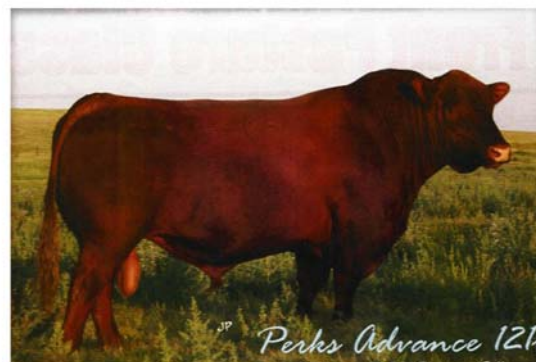

Reference Sires

PERKS ADVANCE 121R						
REF 4	Tattoo: 8096		BD: 3/23/89		BW: 82	
	Reg: 316788		100%, 1-A		WW: 612	
Leachman Lncnmem Leachman Monument Leachman Lakota			RAB Abe Lincoln PRF 6F K511 Midland Chief Leachman Lakota 1898			
Leachman Rd Rev 5901 PRF Red Reva			FTF Double Chief L218 FTF Redjune L164 OKL Challenger PRF Reva M272			
EPDs:	Birth	Wean	Ylg	Milk	T Mat	Stay
	4.0	38.0	81.0	4.0	23.0	11.0